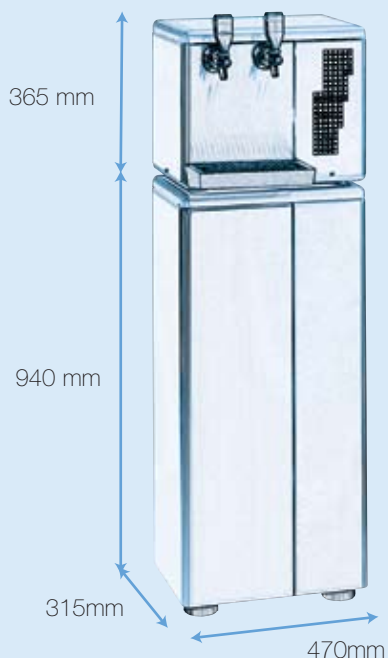

Vitalize830

Vitalize830 from IMI Cornelius (formerly known as CR4 Aqua) is a stylish water dispenser which is designed to supply organisations and venues with fresh drinking water. The unit is connected to the mains water line which ensures the Vitalize830 is always ready to dispense a perfectly chilled and refreshing glass of water.

Key features include:

- Choice of chilled and carbonated water
- The unit offers an icebound operation, allowing the use in smaller canteens with peak demands
- A cabinet stand following the unit design is optional
- The housing is completely made out of stainless steel
- The driptray offers a large capacity and is removable for cleaning
- The manual taps allow easy filling of bottles

Performance:

Amount of product continuously dispensed per hour with a ΔT :

6°C:	26 litres
10°C:	16 litres
20°C:	8 litres

Maximum ambient temperature: 32°C

Cooling performance: (at 0°C evap. temp.) 180 watts (155kcal)

Weight:

Equipment weight: 26 kg
Packed weight: 28 kg

Electrical:

Mains: 230 volts / 50Hz
Power consumption: 260 watts
Supply: 2m mains cable
euro style plug

Refrigeration:

Compressor: 5cc

Product coils:

Material: Stainless Steel
Number: 2
Length of coils: 7-8m
Diameter (internal/external): 7mm ID/8mm O.D.