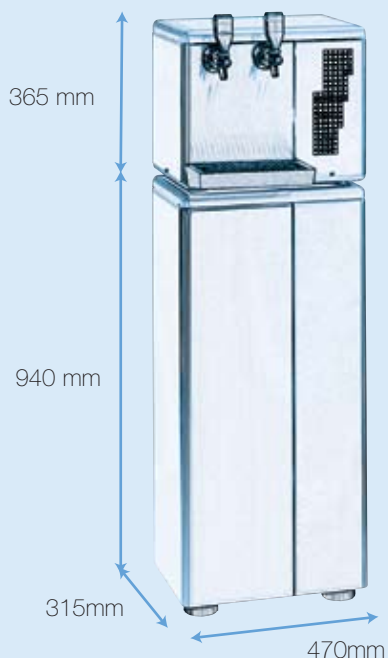

# Vitalize830

Vitalize830 from IMI Cornelius (formerly known as CR4 Aqua) is a stylish water dispenser which is designed to supply organisations and venues with fresh drinking water. The unit is connected to the mains water line which ensures the Vitalize830 is always ready to dispense a perfectly chilled and refreshing glass of water.

Key features include:

- Choice of chilled and carbonated water
- The unit offers an icebound operation, allowing the use in smaller canteens with peak demands
- A cabinet stand following the unit design is optional
- The housing is completely made out of stainless steel
- The driptray offers a large capacity and is removable for cleaning
- The manual taps allow easy filling of bottles

**Performance:**

Amount of product continuously dispensed per hour with a  $\Delta T$ :

<b>6°C:</b>	<b>26 litres</b>
10°C:	16 litres
20°C:	8 litres

Maximum ambient temperature: 32°C

Cooling performance: (at 0°C evap. temp.) 180 watts (155kcal)

**Product coils:**

Material: Stainless Steel  
Number: 2  
Length of coils: 7-8m  
Diameter (internal/external): 7mm ID/8mm O.D.

**Control type:**

Electronic thermostat

IMI Cornelius reserves the right to modify the details in the publication as products and specifications are updated and improved. All data contained in this literature is correct at time of print. To ensure technical data is accurate please contact IMI Cornelius prior to placing your order.