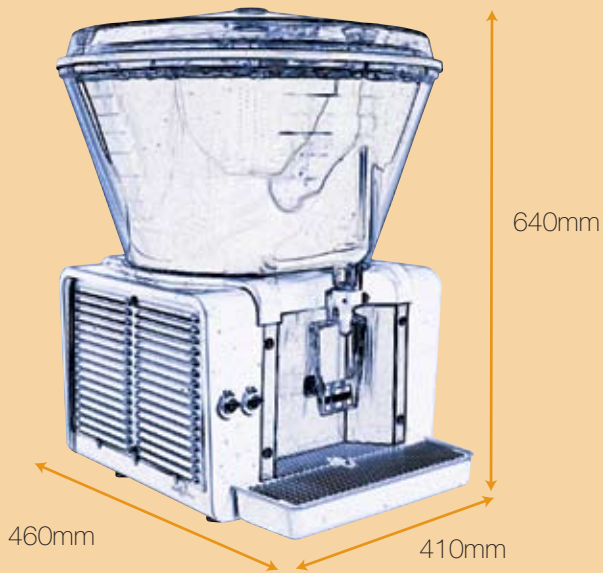

Electrical rating:

115 volts / 60Hz / 575 watts / 5.0 amps or;
230/240 volts / 50Hz / 575 watts / 2.5 amps or;
220 volts / 60Hz / 575 watts / 2.5 amps

Refrigeration:

1/4 H.P. hermetically sealed system R134a refrigerant

Net Weight: 26kg (58lbs)

Shipping weight:

Bowl: 6kg (13lbs)
Base: 27kg (59lbs)

Beverage bowl & cover:

Transparent, virtually unbreakable LEXAN® resin

Bowl diameter: 508mm

Cabinetry: White plastic and stainless steel

Carton volume: Bowl: 0.112 cu. m (4 cu. ft.)
Base: 0.11 cu. m. (3.8 cu. ft.)

IMI Cornelius reserves the right to modify the details in the publication as products and specifications are updated and improved. All data contained in this brochure is correct at time of print. To ensure technical data is accurate please contact IMI Cornelius prior to placing your order.