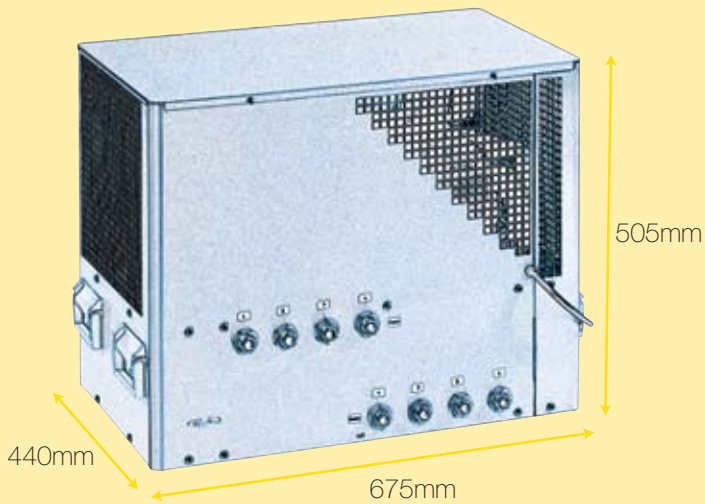

# Gambrinus220

The Gambrinus220 is IMI Cornelius' most efficient dry cooler for undercounter locations. With its reliable cooling technology it is ready for peak dispense periods without long pre-cooling periods.

**Performance:**

Amount of product dispensed in the first hour with a  $\Delta T$  of:

**10°C: 220 litres**  
 20°C: 110 litres  
 30°C: 73 litres

Maximum ambient temperature: 32°C  
 Heat emission: 3500 watts

**Product coils:**

Material: Stainless steel  
 Number of coils: 2 or 4  
 Length of coils: approx. 15m  
 Diameter (internal/external): 7/8mm or 10/11mm

**Control type:**

Electronic thermostat

**Compliance To Standards And Legislation**