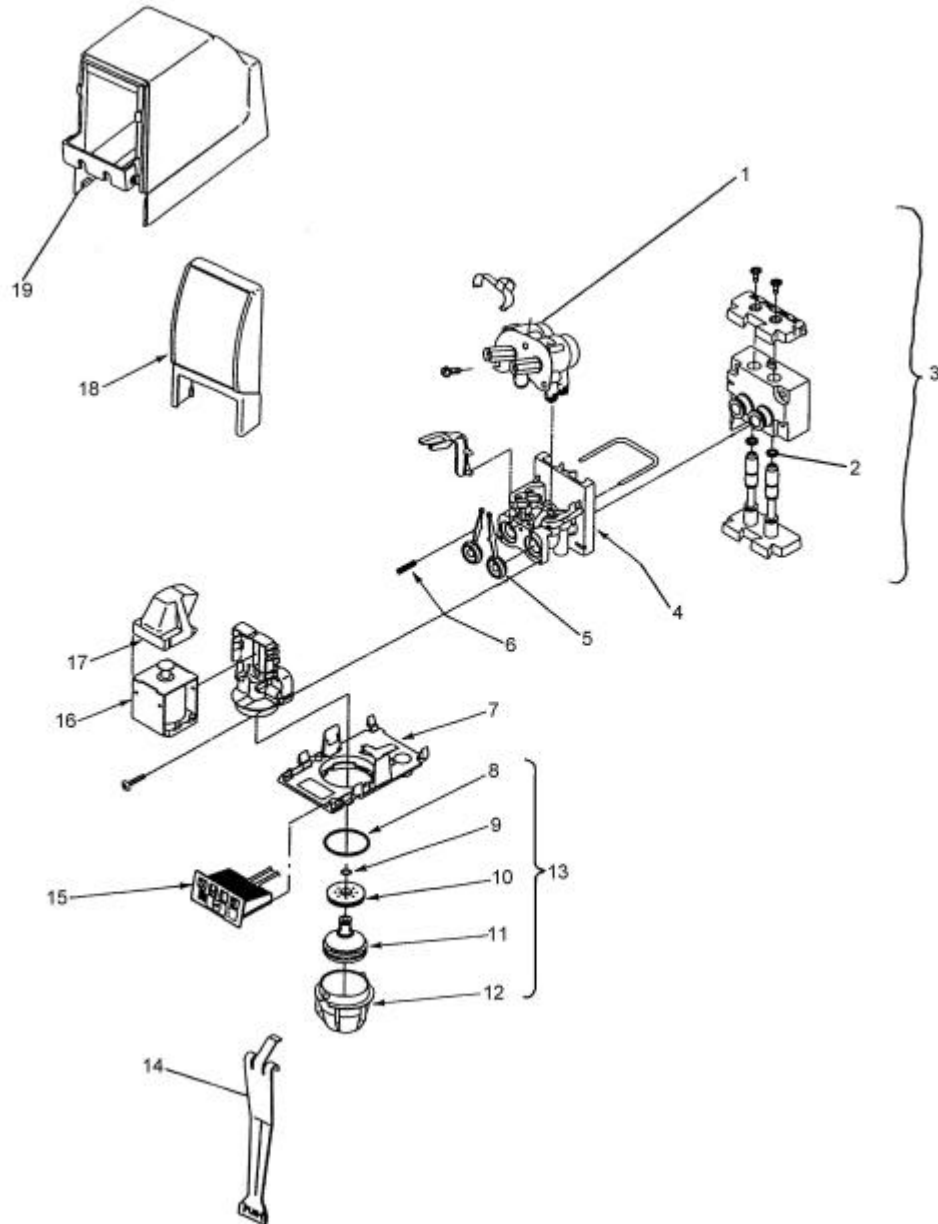

SPARES LIST

UF1 VALVE

ITEM	PART No.	DESCRIPTION
1	1954	FLOW CONTROL ASSY 1.5 - 3.0oz
2	15 0309 000	O-RING ID 0.208xCS0.070
3	1919	MOUONTING BLACK ASSY
4	1900	BODY (no switch)
5	560003995	INLET VALVE (BANJO)
6	1931	BANJO RETURN SPRING
7	1903	BOTTOM PLATE
8	18 3184 000	O-RING 1.174IDx0.103CS 65DU
9	4073	O-RING 239IDx077CS 70DU
10	1913	DIFFUSER MID RANGE
11	1917	UF1 NOZZLE INNER ASSY
12	1945	NOZZLE OUTER MID RANGE
13	1922	NOZZLE ASSY
14	4965	LEVER
15	3518	PORTION CONTROL MODULE
16	1918	SOLENOID 24v
17	3438	SOLENOID COVER
18a	1956	VALVE COVER FRONT
18b	1951	VALVE COVER FRONT (for portion control / push button)
19	1950	VALVE COVER

SPARES LIST

UF1 VALVE

IMI Cornelius
Rawson Spring Way
Riverdale Ind Est
Sheffield
S6 1PG
Tel. +44 (0) 1142 855886 Fax. +44 (0) 1142 321070