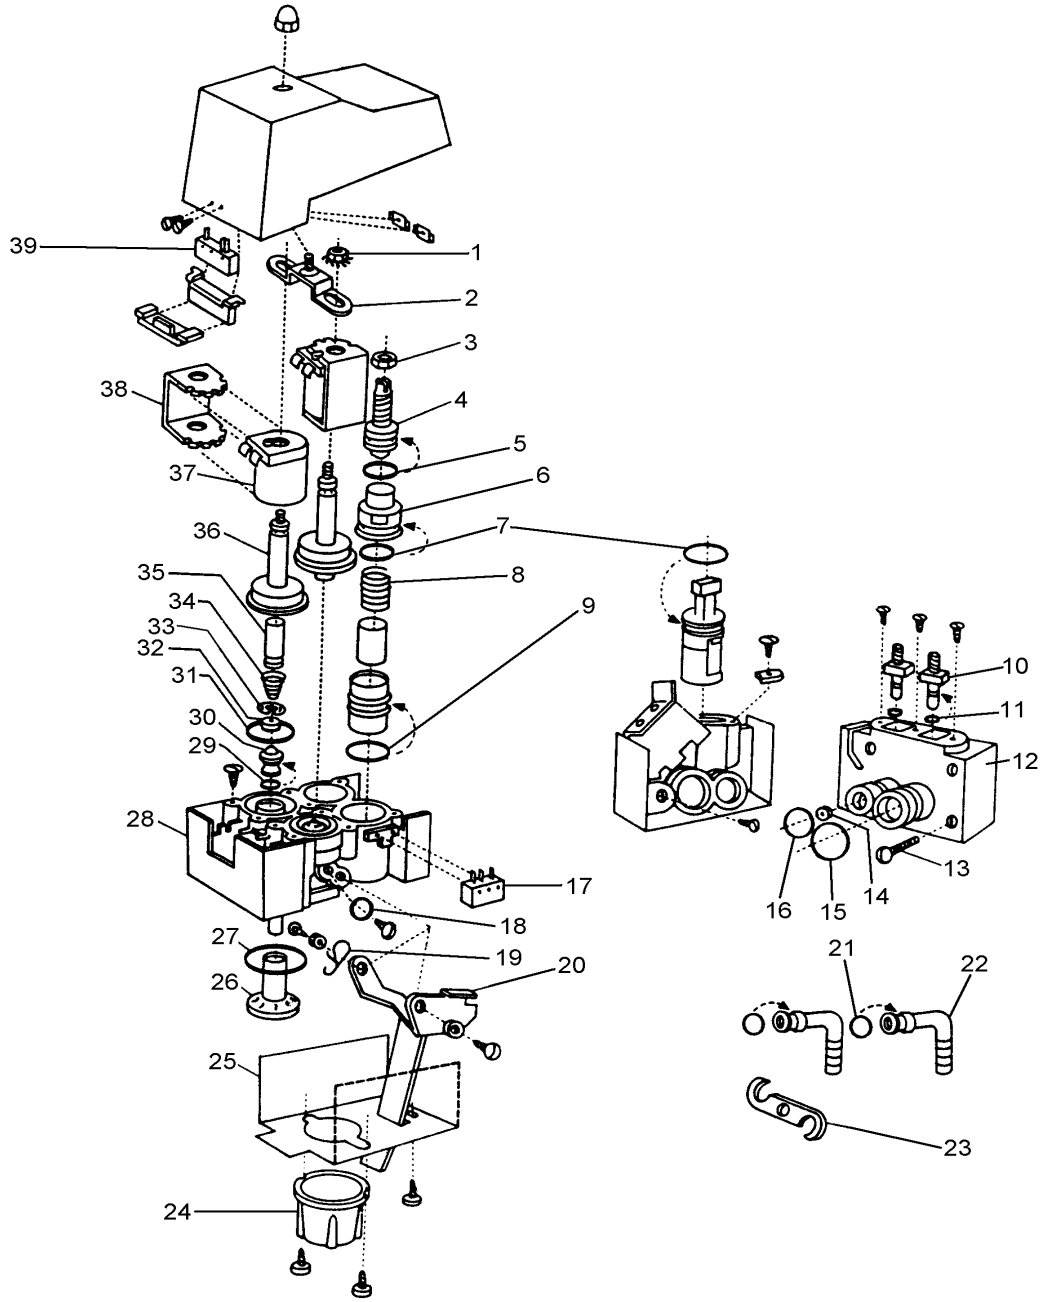

**SPARES LIST****DOLE VALVE SEV**

ITEM	PART No.	DESCRIPTION
1	38418-004	LOCKNUT
2	27266	RETAINING STRIP
3	71820969	FLOW CONTROL LOCKNUT
4	71820628	ADJUSTMENT SCREW
5	31525004	O-RING CONC FTG & ADJ SCREW
6	20626	BONNET
7	31525009	O-RING
8	20640	COMPRESSION SPRING
9	71810133	O-RING
10	19698	NUT
11	31525001	O-RING SHUT OFF SCREW DOLE
12	23800	MOUNTING BLOCK ASSY
13	60003080	SCREW MOUNTING BLOCK
14	34047	FLOW WASHER
15	60000010	O-RING
16	31525012	O-RING BLOCK MOUNT
17	18054	MICRO SWITCH
18	31525020	O-RING PISTON SLEEVE
19	36758	LEVER SPRING
20	20632	LEVER
21	39 8033 002	O-RING INLET FITTING
22	77051500	FITTING VALVE L DOLE 102 deg
23	318762000	CLIP ELECT VALVE
24	22396	NOZZLE - WHITE
25	20631	BOTTOM COVER
26	20904	DIFFUSER - SEV
27	33793	SEAL
28	20623	BODY VALVE SEV
29	31525020	O-RING PISTON SLEEVE
30	49613	VALVE PORT SYRUP
31	560005574	ARMATURE HOUSING GASKET
32	39816001	SYRUP SEAT
33	71815321	RING RETAINER
34	18367	SPRING COIL SS
35	7215323	ARMATURE
36	19695001	GUIDE ASSY
37	12931-022	COIL - PINK
38	16779	C-FRAME
39	18054	MICRO SWITCH

SPARES LIST

DOLE VALVE SEV

IMI Cornelius
 Rawson Spring Way
 Riverdale Ind Est
 Sheffield
 S6 1PG
 Tel. +44 (0) 1142 855886 Fax. +44 (0) 1142 321070