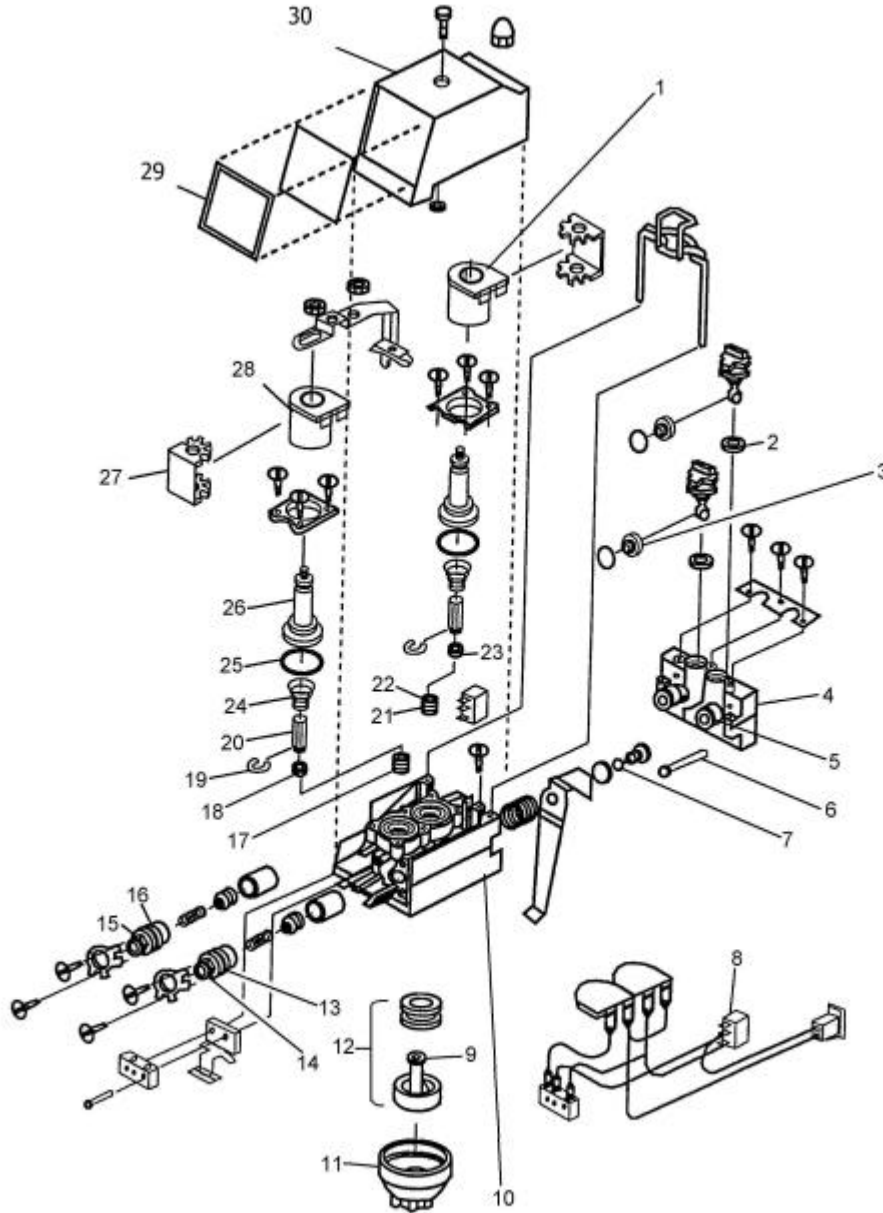

**SPARES LIST****DOLE VALVE FFV**

ITEM	PART NO	DESCRIPTION
1	18520	COIL - RED
2	31525-007	O RING
3	48279	WASHER
4	48280	MOUNTING BLOCK ASSY
5	31525-030	O RING
6	60003-080	MOUNTING BLOCK SCREW
7	31525-020	O RING PISTON SLEEVE F/F
8	18054	MICRO SWITCH
9	31525-031	O RING
10	48269	BODY FFV
11	48265-004	NOZZLE - GREY
	48265-006	NOZZLE - WHITE - NO STAR
	48265-103	NOZZLE SABRE WITH STAR
	48265-104	NOZZLE WHITE WITH STAR
12	28917	DIFFUSER ASSY
13	31525-007	O RING
14	48256	BONNET
15	48256	BONNET
16	31525-007	O RING
17	49613	VALVE PORT - SYRUP
18	39816-001	SYRUP SEAT
19	15321	RING RETAINER
20	7215323	ARMATURE
21	31525-020	O RING PISTON SLEEVE F/F
22	49612	VALVE PORT - WATER
23	18071	SEAT - WATER CIRCUIT
24	18367	SPRING COIL
25	18070	ARMATURE GASKET
26	19695	GUIDE
27	16779	C FRAME
28	12931-022	COIL PINK
29	39511	COVER LENS
30	48286-002	COVER

SPARES LIST

DOLE VALVE FFV

IMI Cornelius  
Rawson Spring Way  
Riverdale Ind Est  
Sheffield  
S6 1PG  
Tel. +44 (0) 1142 855886 Fax. +44 (0) 1142 321070