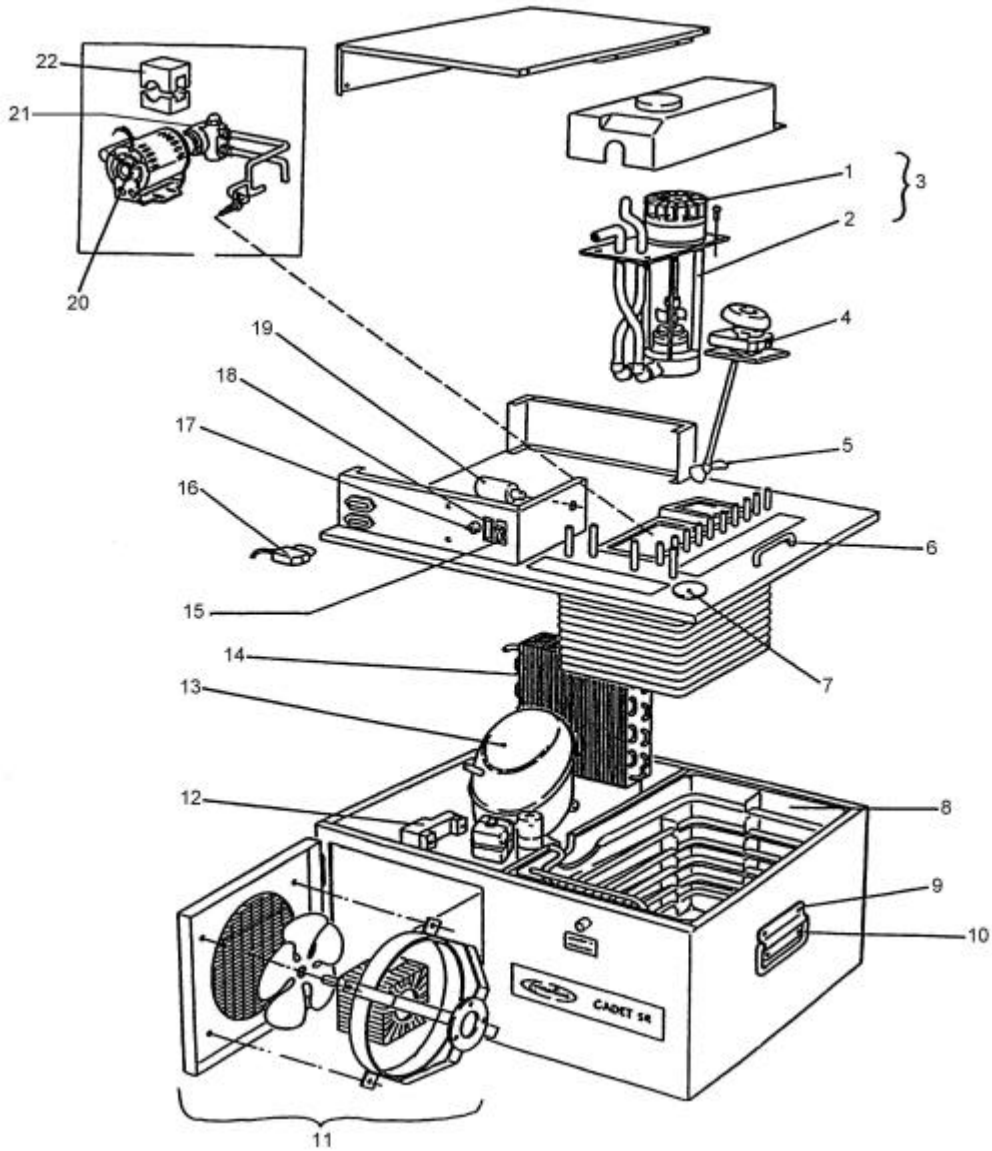

SPARES LIST

CADET SR AIR COOLED

ITEM	PART No.	DESCRIPTION
1	99 1100 008	PUMP SODA (MOTOR + DRIVE ONLY)
2	99 1100 009	PUMP SODA (IMPELLOR ASSY ONLY)
3	99 1100 003	PUMP SODA (COMPLETE)
4	99 2ZU702A	AGIT ASSY CADET
5	03 1BF0 33A	No62 PROPELLOR - 62mm DIA (M4)
6	58 0475 214	LIFTING HANDLE "D" TYPE
7	85 6005 818	FILLER PLUG
8	58 2875 206	TANK INSULATED
9	2PR135A	HANDLE PLATE METAL
10	2KN321A	0.232" DIA. HANDLE
11	99 1100 152	FAN DOOR ASSY
12a	58 1174 007	THERMOSTAT SUPERSPOT
12b	14 2498 000	IBC SENSORIX 220V/240V
13a	44 0000 208	COMP SET SC15G HST – DANFOSS
13b	44 0000 233	COMP SET GP14TB - ELECTROLUX
a	99 0420 089	COMPRESSOR START RELAY - DANFOSS
	99 0420 143	COMPRESSOR START CAPACITOR - DANFOSS
b	99 0420 175	COMPRESSOR START RELAY - ELECTROLUX
	99 0420 174	COMPRESSOR START CAPACITOR - ELECTROLUX
14	58 2870 307	CONDENSER
15	58 0440 408	ROCKER SWITCH
16	58 0446 138	PLUG RH RE-WIREABLE
17	58 0440 346	1.5A FUSE
18	58 0440 334	INDICATOR BLK/GRN 240V C0430FQ
19	99 1104 003	MOD TO CAPACITOR
20	99 2874 305	MOTOR MODIFIED
21	58 0420 562	PUMP
22	03 1YP0 05A	PUMP INSULATION
23	2RF371A	ICEBANK PROBE
n/s	58 0446 146	SOCKET SNAP-FIT
n/s	58 1335 028	HANDLE
n/s	58 0440 352	FUSE BODY 150-459
n/s	58 0440 353	FUSE CARRIER 150-460
n/s	99 2870 347	RETRO-FIT THERMAL CUT-SWITCH

SPARES LIST

CADET SR AIR COOLED

IMI Cornelius
Rawson Spring Way
Riverdale Ind Est
Sheffield
S6 1PG
Tel. +44 (0) 1142 855886 Fax. +44 (0) 1142 321070