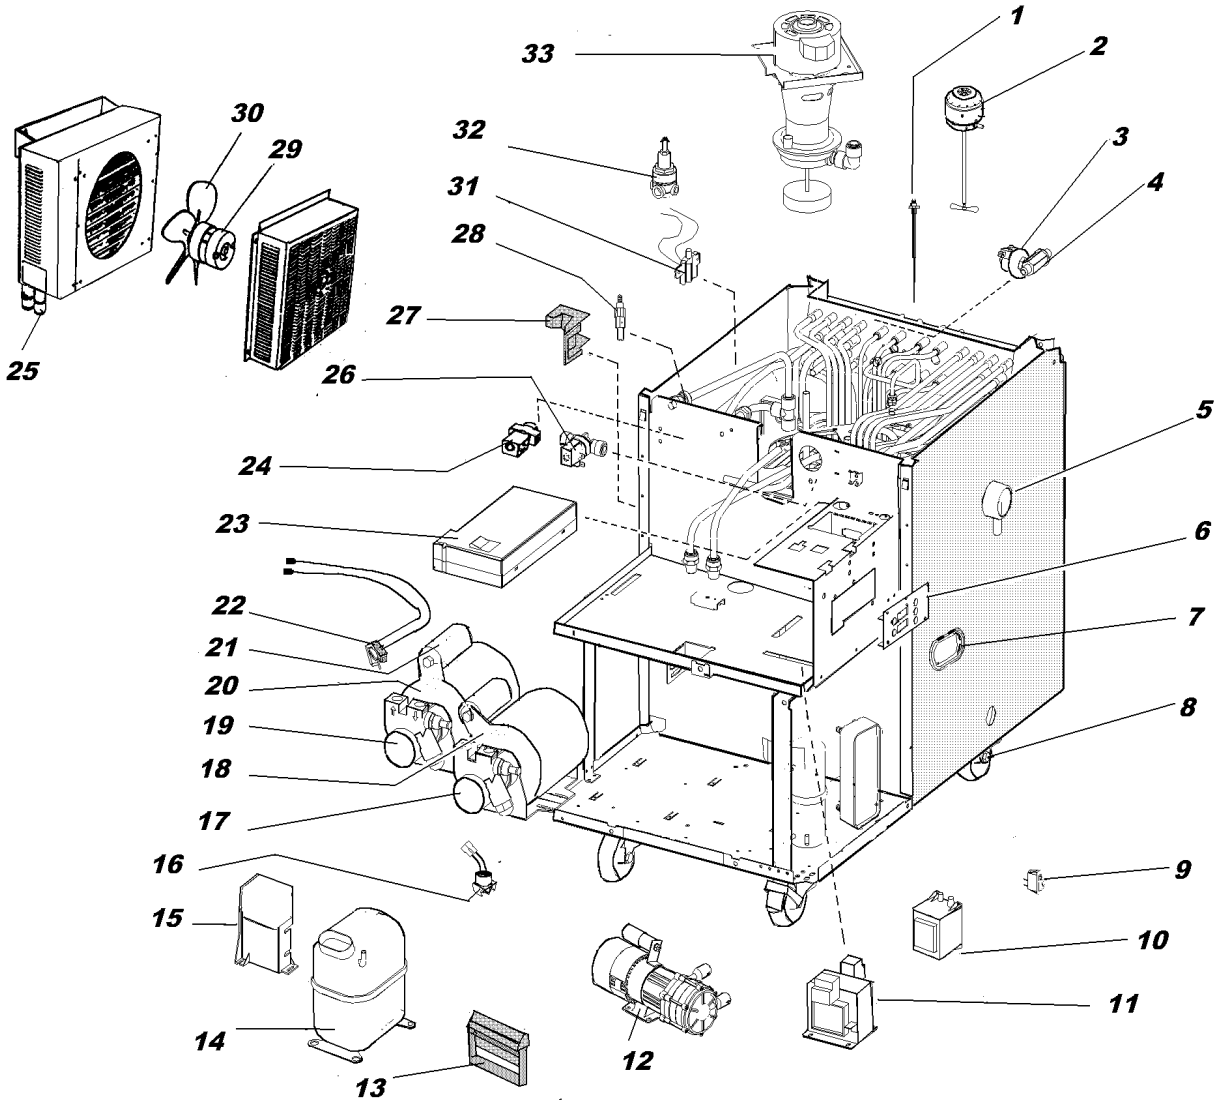

**Apex 4 Water Cooled
Cooler Carbonator**

Spares List

ITEM	part no	Description	Comment
1	06 0 090109	LEVEL PROBE 3 PIN LONG	carbonator level probe
2	06 9 090125	AGITATOR ASSY APEXX (SPARES)	includes connectors and capacitor
3	XP110	LOW CO2 PRESSURE SWITCH	
4	4911	NON RETURN VALVE	
5	06 0 095141	OVERFLOW SIGHT GLASS (SPARES)	
6	06 0 090147	PCB (2 SWITCHES)	
7	58 1105 203	BEZEL LENS	switch control cover
8	58 0480 156	CASTOR 3" BLACK REF 1352040	
	58 0480 157	CASTOR 3" BLACK LOCKING	locking castor
9	58 0440 408	SWITCH - ROCKER	
10	44 0000 652	TRANSFORMER ASSY 24VOLTS	supplies towers
11	58 0440 429	TRANSFORMER - BASLER	supplies discharge cooler
12	58 0420 570	GLYCOL PUMP	coolant recirc pump
13	14 1187 100	HANDLE ASSY	
14	44 0000 250	COMPRESSOR SET 26CC HST 230V	includes relay and capacitor
15	3TS004A	RELAY	
	3TS013A	PROTECTOR	protects compressor
	3TS022A	CAPACITOR	
16	58 0440 423	FAN CONTROL SWITCH	heat dump control
17	58 0420 557	WATER PUMP - 100 GPH	pump head only
18	06 9 090141	PUMP MOTOR ASSY 1/4 HP SISME	includes electrical connectors
19	13 5681 002	PROCON PUMP ONLY S/S	soda recirc pump only
20	06 9 090140	S/R MOTOR ASSY (SPARES)	soda recirc motor
21	99 0440 175	CAPACITOR ASSY APEXX (SPARES)	use on all motors inc SR4
22	58 0440 401	SWITCH THERMAL CUT OUT	overheat cut out
23	44 0000 916	APEXX CONTROLLER	control box
24	58 0400 238	SOLENOID VALVE	water inlet (100 gph pump)
	58 0400 313	SOLENOID VALVE	water inlet (200 gph pump)
25	2ZU573A	BALL VALVE 15MM	15mm x 15mm straight ball valve
26	44 0000 672	SOLENOID VALVE	water inlet (200 gph pump)
27	06 0 095134	BACK SPACER	
28	44 0000 693	NON RETURN VALVE DOUBLE	
29	99 2MR400A	24V FAN MOTOR	discharge cooler fan motor
30	2MP161A	FAN BLADE	discharge cooler fan blade
31	44 0000 903	PROBE 3 PIN LONG LEAD	ice probe
32	44 0000 752	WATER REGULATOR BRASS	
33	06 X 090361	SODA PUMP ASSY S/R 4 (SPARES)	includes connectors and capacitor
not shown	58 0475 225	MOUNTING FOOT	
not shown	2EA046A	3 PIN PLUG	24v supply plug
not shown	99 1005 511	BOTTLE CAP	glycol tank cap
not shown	06 0 090115	CARB PUMP CHECK PORT KIT	check port (Belgium export coolers)

Performance Proven Innovation in Beverage Carbonation

Apex 4 Water Cooled Cooler Carbonator

Spares List

PERFORMANCE
PROVEN
INNOVATION
RELIABLE
EASY TO USE
EASY TO CLEAN
EASY TO MAINTAIN

IMI Cornelius. Rawson Spring Way
Riverdale Ind Est. Sheffield S6 1PG
Tel: 01142855886. Fax: 01142321070