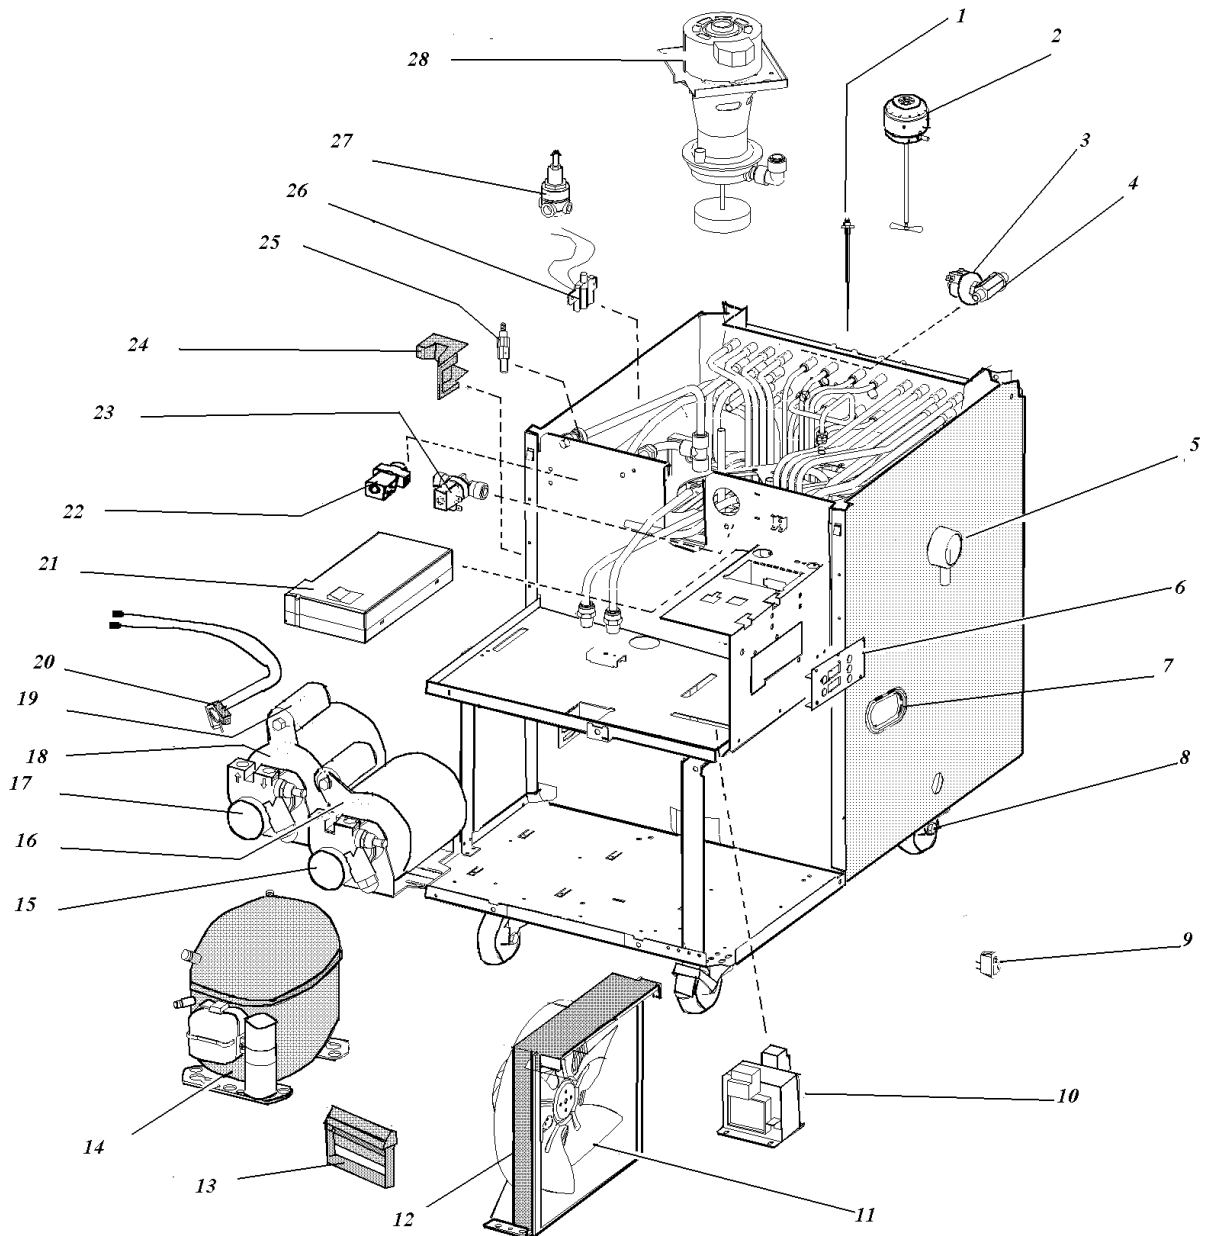

**Apexx 3 Air Cooled
Cooler Carbonator**

Spares List

ITEM	PART NO	DESCRIPTION	COMMENTS
1	44 0000 802	LEVEL PROBE 3 PIN SHORT	carbonator level probe
2	06 9 090125	AGITATOR ASSY APEXX	includes connectors and capacitor
3	XP110	PRESSURE SWITCH 4/4.4BAR)	
4	4911	NON RETURN VALVE	
5	06 9 095141	OVERFLOW SIGHT GLASS	
	06 0 095128	OVERFLOW SIGHT GLASS O RING	
6	06 0 090147	PCB (2 SWITCHES)	circuit board
7	58 1105 203	BEZEL LENS	swith control cover
8	58 0480 157	CASTOR 3" BLACK LOCKING	
	58 0480 156	CASTOR 3" BLACK REF 1352040	
9	58 0440 408	SWITCH - ROCKER	
10	44 0000 652	TRANSFORMER ASSY 24VOLTS	tower supply transformer
11	06 9 090328	FAN BLADE	fan blade only
12	99 3000 005	FAN MOTOR	fan motor only
	99 3000 003	APEXX 3 CONDENSER FAN ASSy	complete condenser fan motor assy
13	14 1187 100	HANDLE ASSY	
14	44 0000 209	COMPRESSOR SET SC18G HST	includes relay and capacitor
	3DF001A	START RELAY 117U6019	compressor start relay
	58 0420 143	CAPACITOR 117U5017	compressor capacitor
15	58 0420 557	WATER PUMP - BRASS 100GPH	water pump only
16	06 9 090141	PUMP MOTOR ASSY	carb fill motor
17	13 5681 002	PROCON PUMP S/S	soda recirc pump only
18	06 9 090140	S/R MOTOR ASSY (SPARES)	includes connectors
19	99 0440 175	CAPACITOR ASSY APEXX	includes connectors
20	58 0440 401	SWITCH THERMAL CUT OUT	pump overheat switch
21	44 0000 916	APEXX CONTROLLER	control box
22	58 0400 240	SOLENOID VALVE	water inlet
23	44 0000 672	SOLENOID VALVE N/O/WATER	still water boost
24	06 0 095134	BACK SPACER	
25	44 0000 693	NON RETURN VALVE DOUBLE	
26	44 0000 903	PROBE 3 PIN LONG LEAD	ice probe
27	44 0000 752	WATER REGULATOR BRASS	
28	06 X 090361	SODA PUMP ASSY S/R 4	includes connectors and capacitor
not shown	58 0475 225	MOUNTING FOOT	
not shown	06 0 090115	CARB PUMP CHECK PORT KIT	check port (Belgium export coolers)

Performance
Proven
Innovation
Leadership
Excellence
Quality
Service
Reliability
Efficiency
Sustainability
Innovation
Leadership
Excellence
Quality
Service
Reliability
Efficiency
Sustainability

Apex 3 Air Cooled Cooler Carbonator

Performance
Proven
Innovation
Learn More
www.cornelius.com
Tel: 01142855886 Fax: 01142321070

SPARES LIST

IMI Cornelius. Rawson Spring Way
Riverdale Ind Est. Sheffield S6 1PG
Tel: 01142855886. Fax: 01142321070